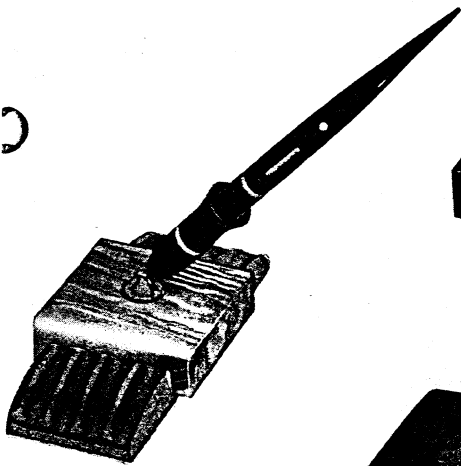

H043 PIVFO. Colored Pedrara Onyx with gold trim, brown socket. 4 1/2 x 2 1/2 inches. With No. 3 Pen \$7.50.

All "G" line Desk Sets also available with LIFETIME Pen \$10.00. All "H" line Desk Sets also available with No. 5 Pen \$9.50. With LIFETIME Pen \$12.00.